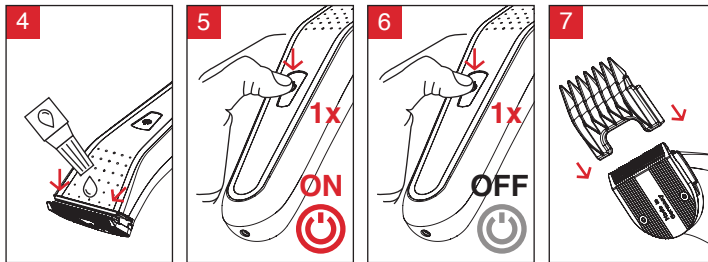

WAHL Spain
Fernando Giner de los Rios 12
46910 Sedavi
Valencia, Spain

© 2017 Printed in Hungary
Wahl® is a registered trademark
of Wahl Clipper Corporation

www.wahl-consumer.com

1901 MOSER Lithium Pro Clipper