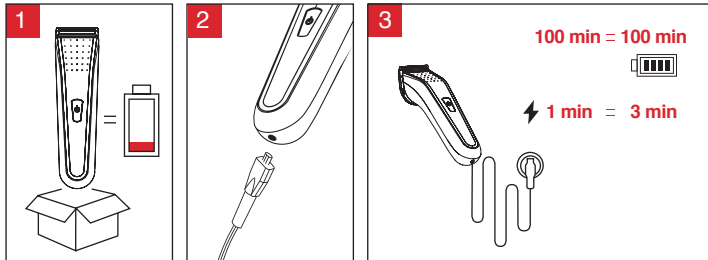

1901 MOSER Lithium Pro Clipper

1901 MOSER Lithium Pro Clipper