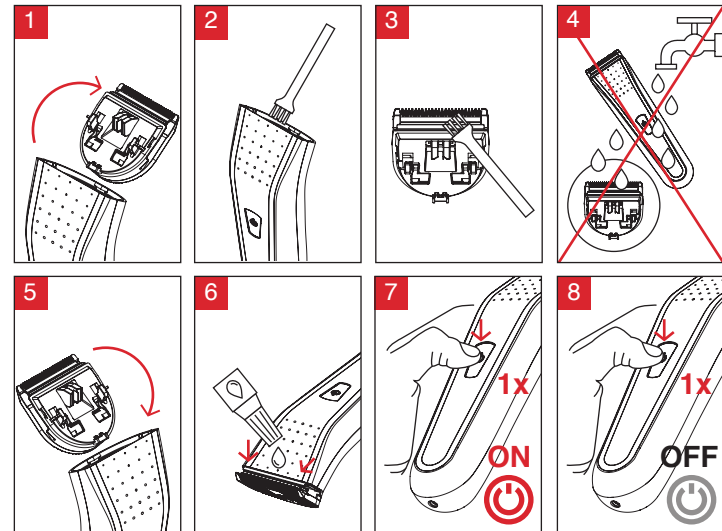

WAHL Spain
Fernando Giner de los Rios 12
46910 Sedavi
Valencia, Spain

© 2017 Printed in Hungary
Wahl® is a registered trademark
of Wahl Clipper Corporation

www.wahl-consumer.com

1901 MOSER Lithium Pro Clipper